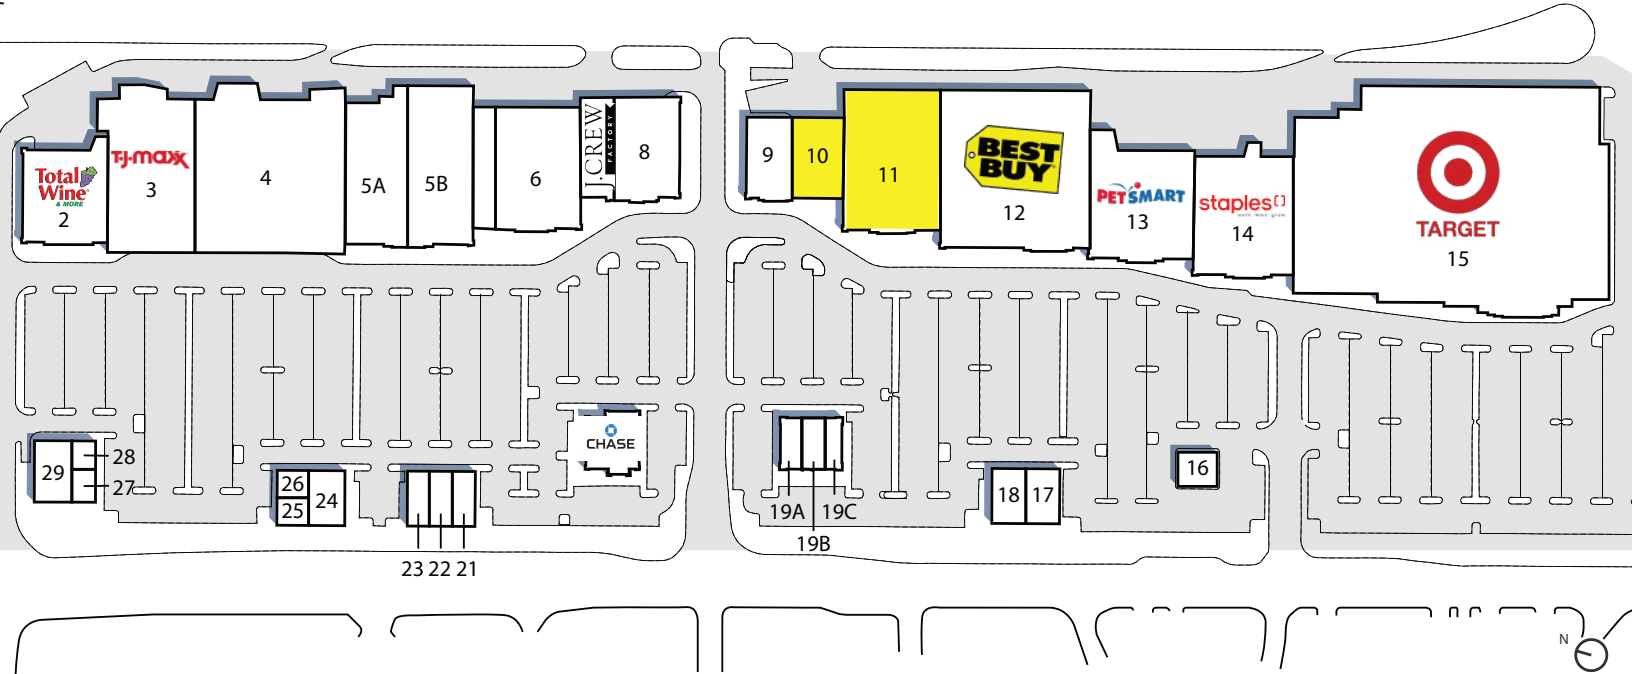

SITE PLAN

Potomac Yard/Vt
Metrorail Station

1	Regal Cinemas 16	75,083 sf	16	Dunkin/Baskin	3,420 sf
2	Total Wine - NOW OPEN	18,074 sf	17	Chipotle	3,169 sf
3	TJ Maxx - NOW OPEN	27,922 sf	18	IHOP	5,002 sf
4	New Grocer (TBD)	49,999 sf	19A	Cava Mezza Grill	2,400 sf
5A	Home Goods	22,002 sf	19B	& Pizza	2,015 sf
5B	Michaels	21,307 sf	19C	Five Guys	2,649 sf
6	Barnes & Noble	26,200 sf	20	Chase Bank - COMING SOON	6,898 sf
7	J. Crew Factory	6,674 sf	21	AT&T Wireless	2,362 sf
8	Old Navy	15,177 sf	22	Vitamin Shoppe	2,363 sf
9	Rack Room Shoes	7,850 sf	23	Navy Federal Credit Union	3,441 sf
10	AVAILABLE	9,611 sf	24	Men's Warehouse	5,808 sf
11	AVAILABLE	30,384 sf	25	Starbucks	1,222 sf
12	Best Buy	51,639 sf	26	Subway	1,223 sf
13	PetsMart	26,313 sf	27	Potomac Yard Cleaners and Tailors	1,075 sf
14	Staples	24,037 sf	28	Hair Cattery	1,035 sf
15	Target	128,327 sf	29	Mattress Warehouse	6,121 sf